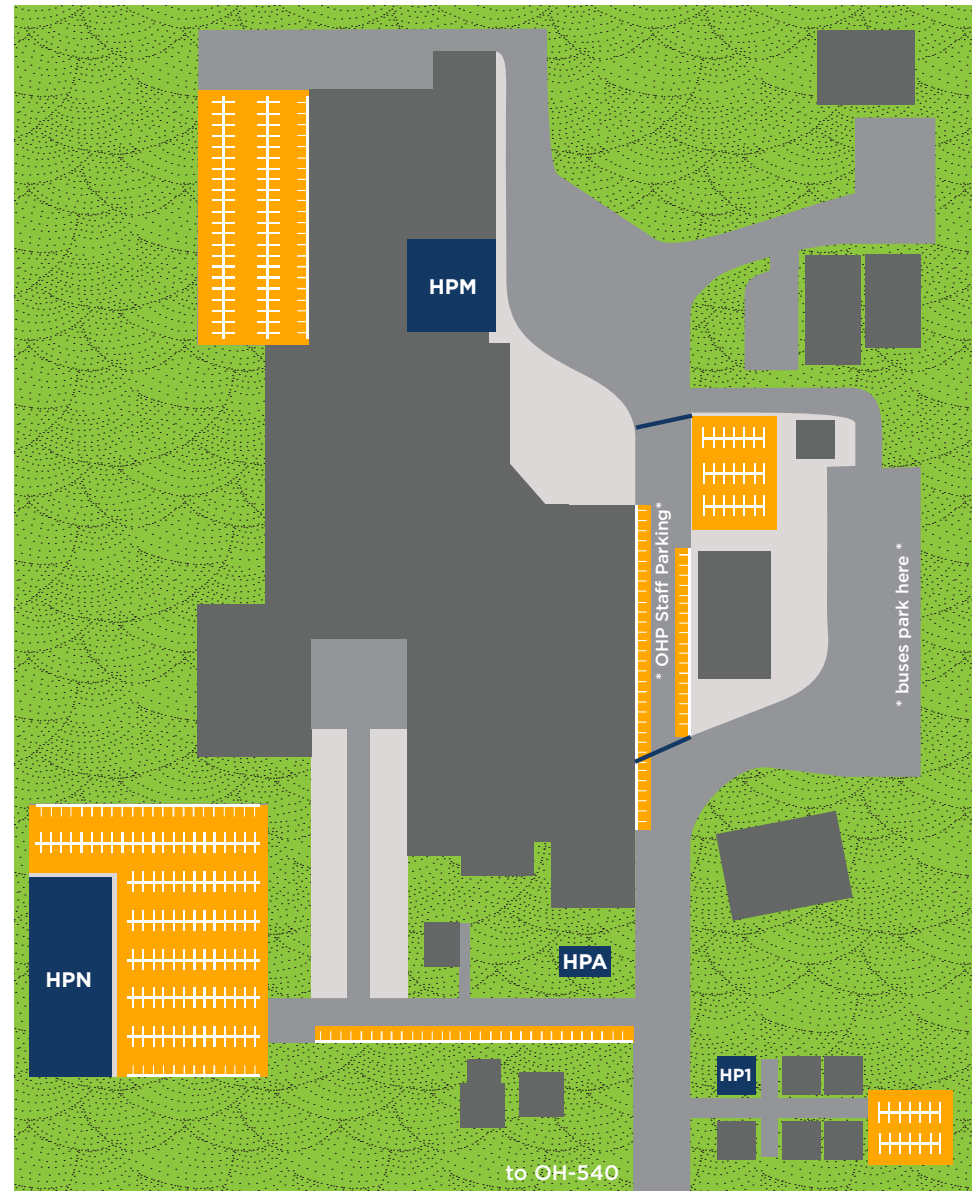

# BELLEFONTAINE, OHIO HI-POINT LOCATION

2280 State Route 540 | Bellefontaine, Ohio 43311

## HP1 - Building 1

- Administrative Office / Student Services
- Testing / Assessment Center

## HPM - Sloan Smart Technology Center

- Diesel Lab is in Room 1511
- Engineering Lab is in Room 1224

**Parking lots are designated on the map in yellow.**

***We are a tobacco-free campus!***

Please be courteous, and do not smoke or use tobacco products on Clark State grounds.